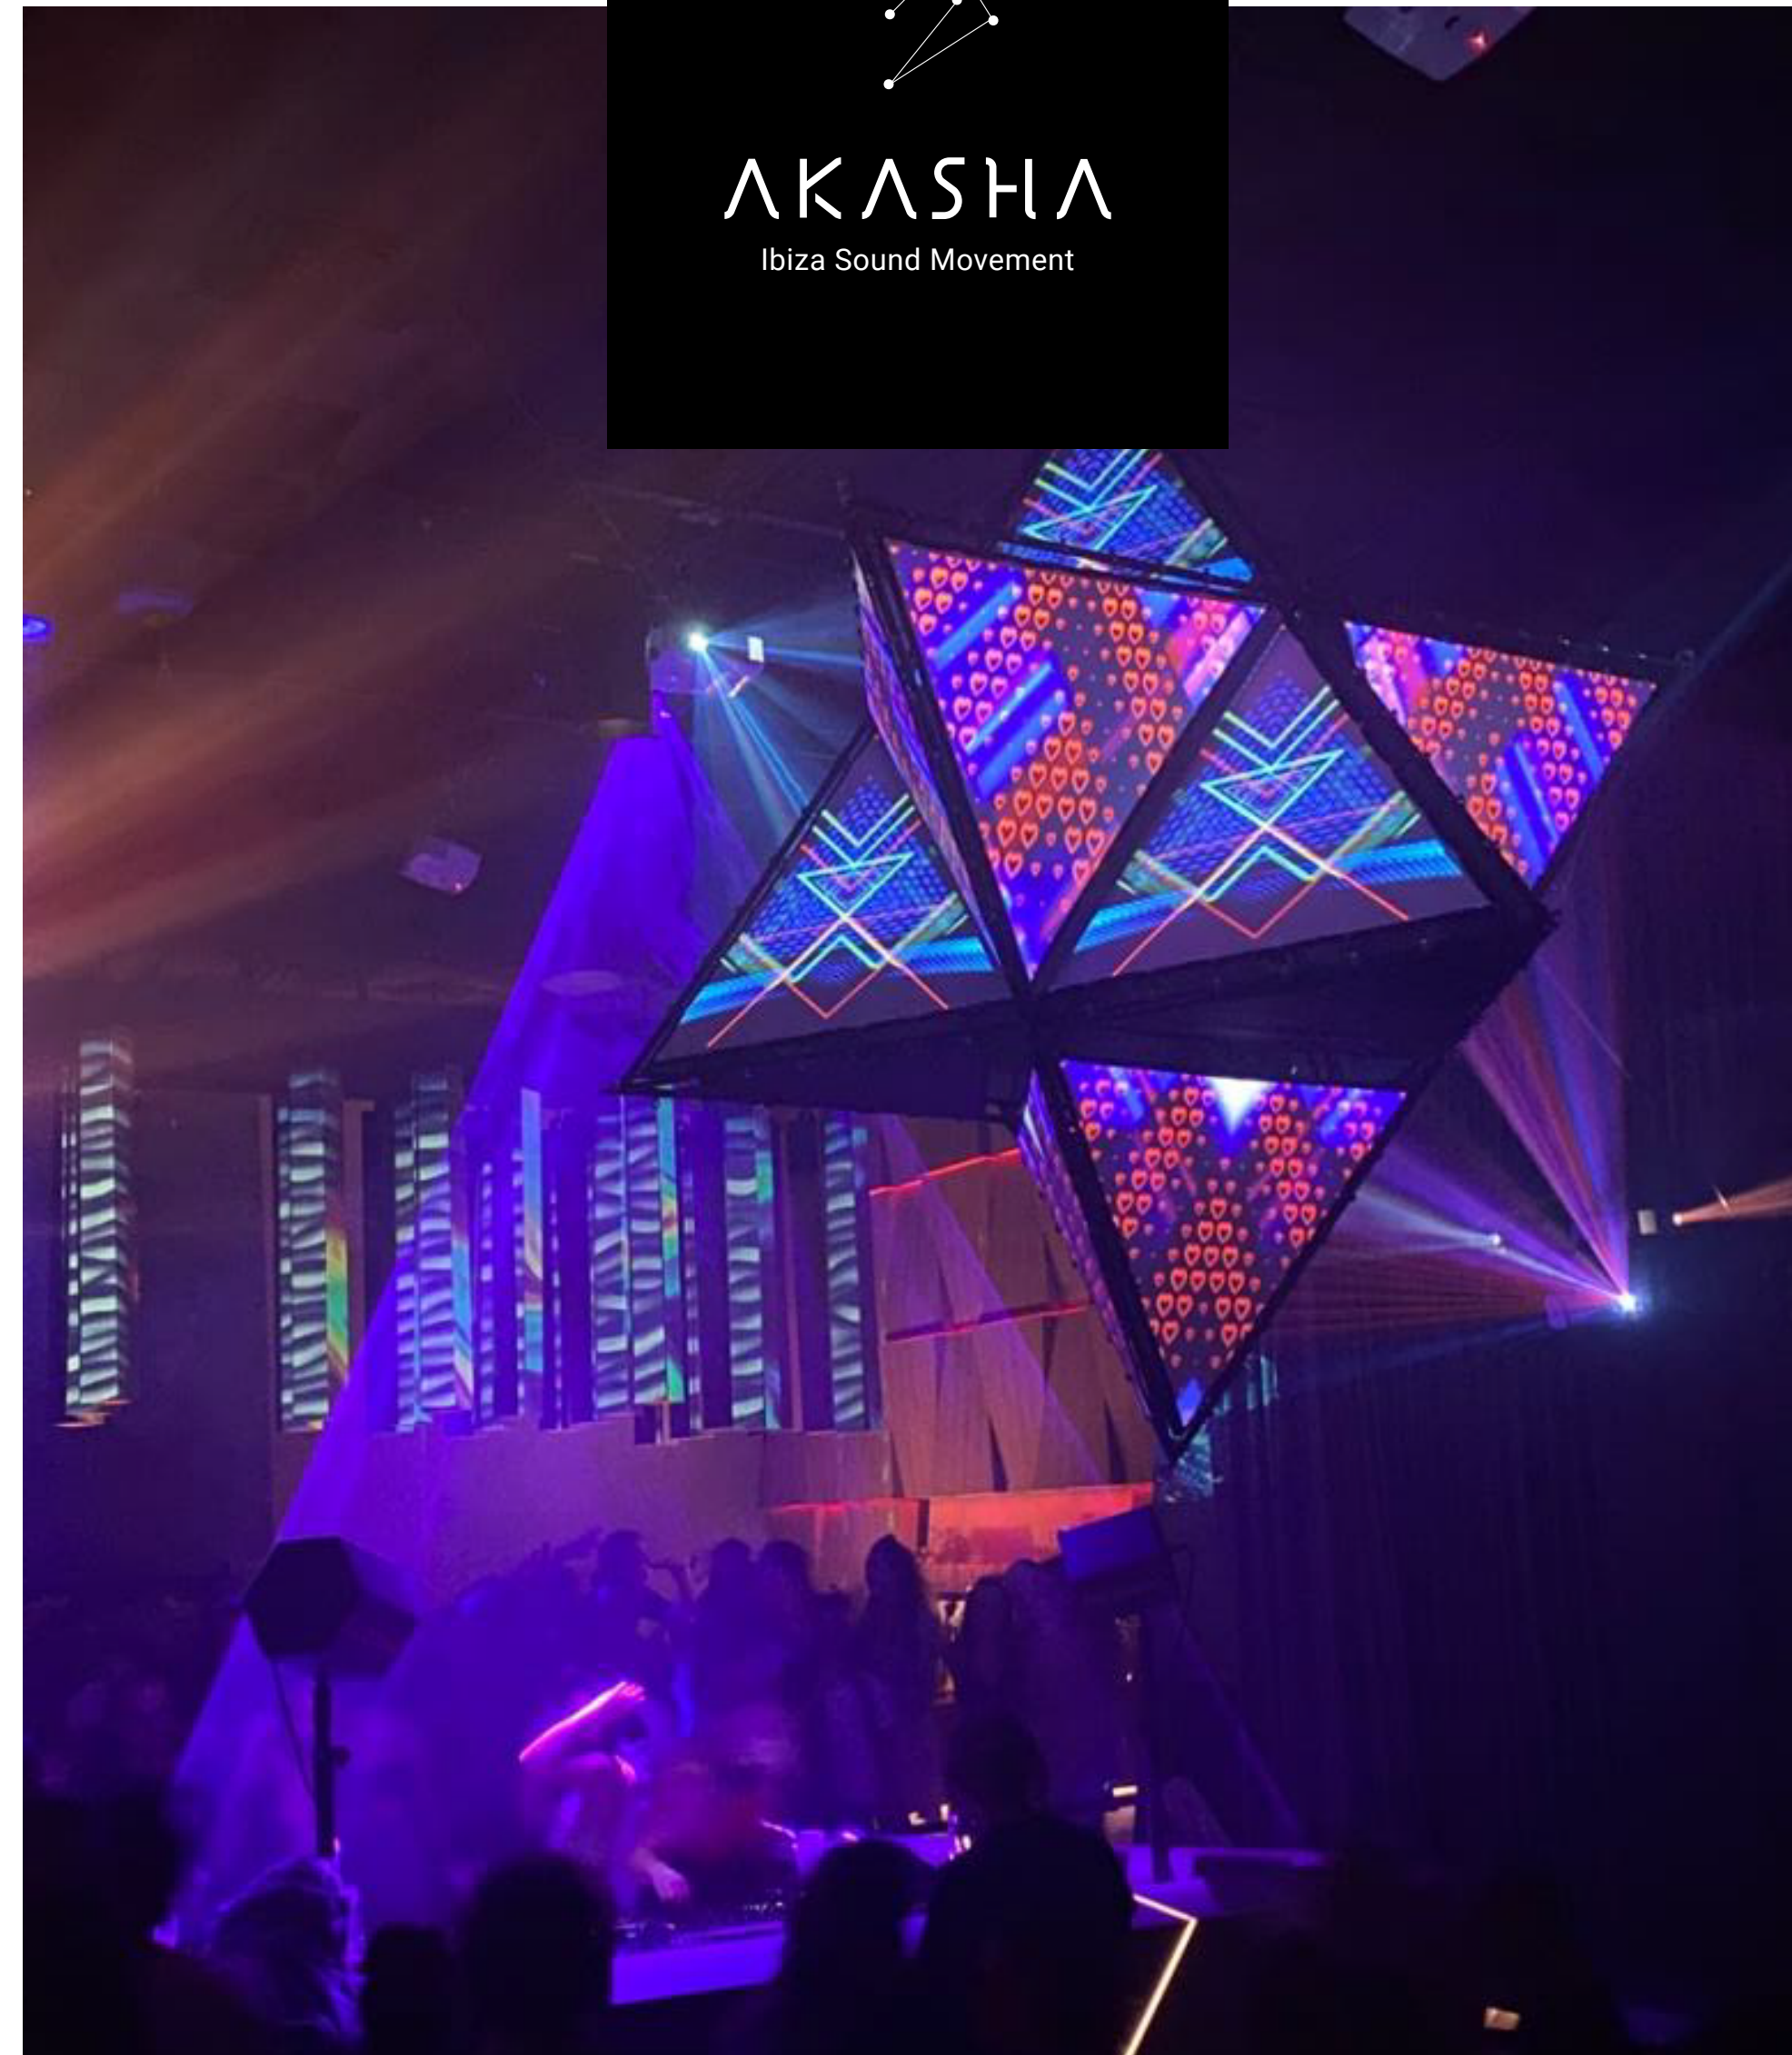

AKASHA

Ibiza Sound Movement

- 6 PROYECTORES DE DIAPOSITIVAS DE 250 WATTS. CONTENIDO ADAPTABLE A CADA EVENTO.

NOTA: LAS INSTALACIONES PERMANENTES TANTO DE LAS PAREDES COMO DE LAS LÁMPARAS, ESTÁN SUJETAS A UN PROYECTO DE MAPPING DEDICADO PARA CADA PROYECTOR.